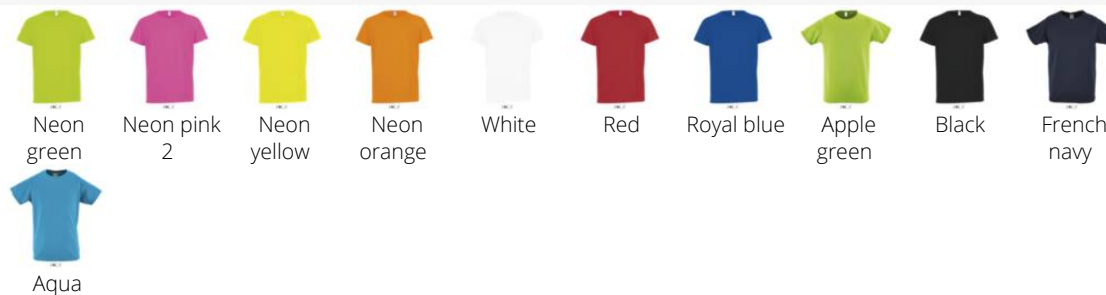

FEATURES

SUBLIMATION
PRINTING

DRY FIT